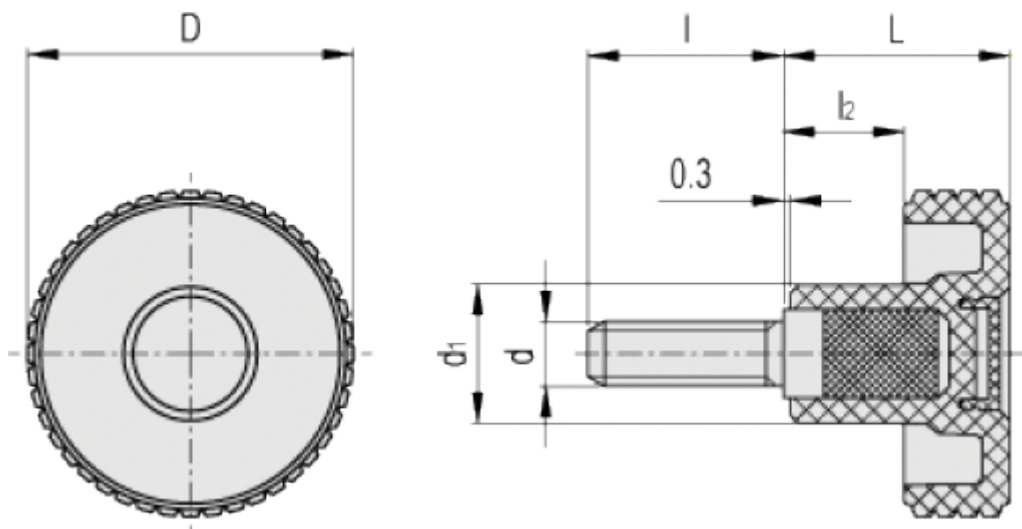

Data Sheet

Article number: 23020344416

Description: E+G Knurled knob MBT.50 p-M8x50-C6, Red

Measures

D	= 50
d1	= 20
d6g	= M8
L	= 33
l	= 50
l2	= 16